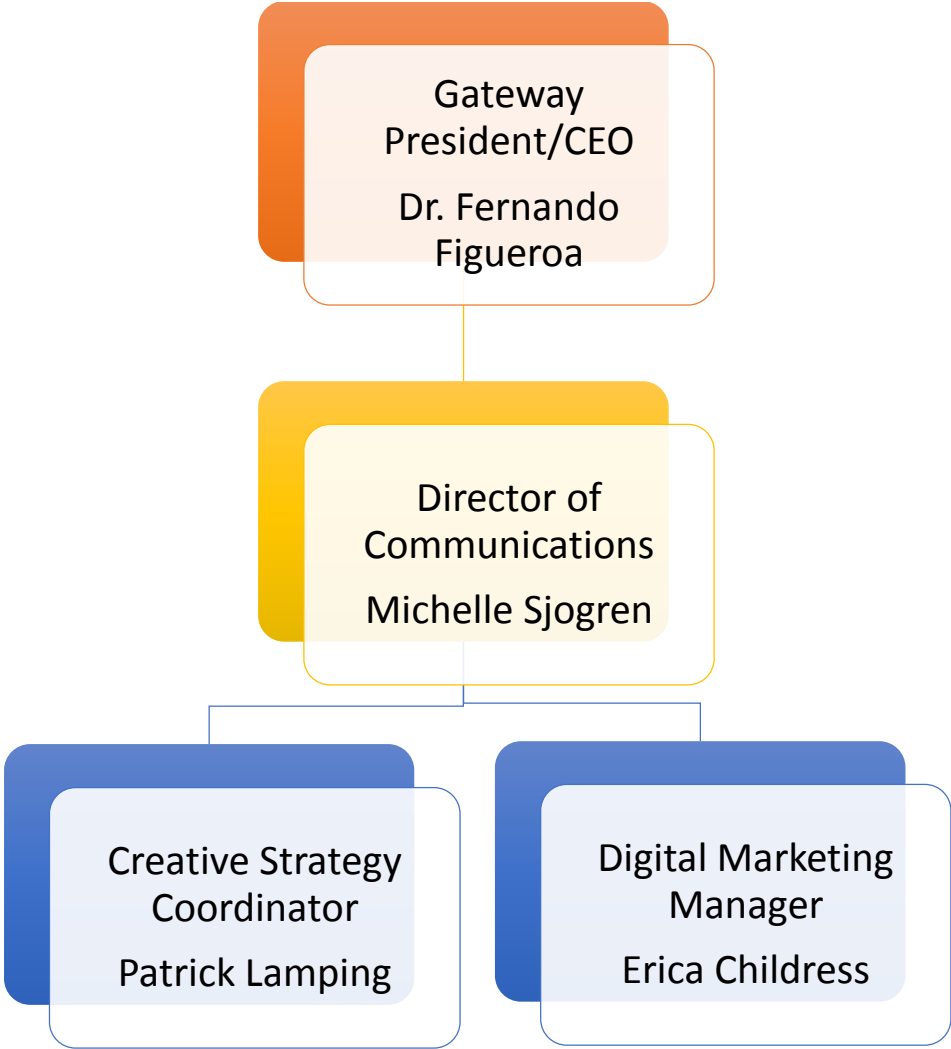

**Gateway Community & Technical College
Business Affairs
Organizational Chart**

Gateway President/CEO
Dr. Fernando Figueroa

Vice President for
Business Affairs
James Younger

Manager of
Business Operations
JoAnn Vilagi

Director of Fiscal
Services
Jennifer Noble

Director of
Maintenance and
Operations
George Hall

Information
Technology
Melissa Sears

Bookstore
Heather Jones

Safety & Security
Tim Chesser

**Gateway Community & Technical College
Advancement
Organizational Chart**

**Gateway Community & Technical College
Communications
Organizational Chart**

**Gateway Community & Technical College
Human Resources
Organizational Chart**