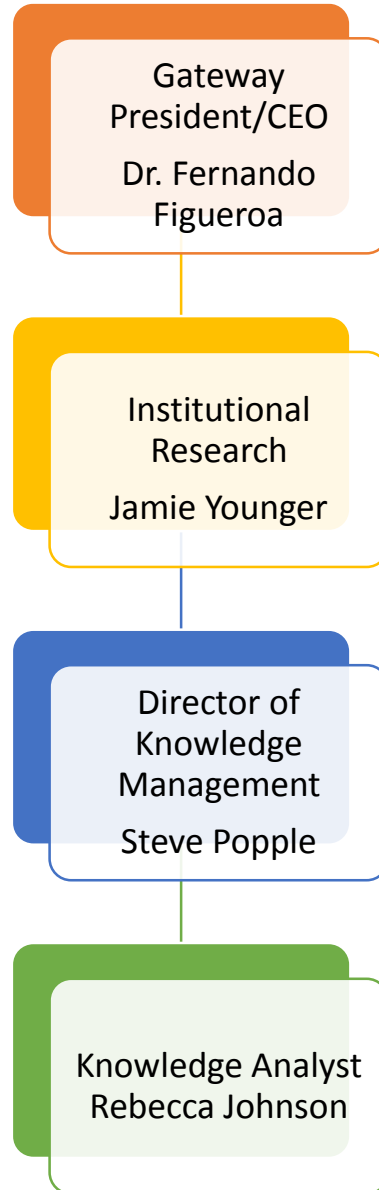

Gateway Community & Technical College President/CEO Organizational Chart

Gateway Community & Technical College

Academic Affairs

Organizational Chart

Gateway President/CEO
Dr. Fernando Figueroa

Vice President Academic Affairs
Dr. Teri VonHandorf

**Gateway Community & Technical College
Knowledge Management & Strategic Initiatives
Organizational Chart**

Gateway Community & Technical College Student Development Organizational Chart

Gateway Community & Technical College Workforce Solutions Organizational Chart

**Gateway Community & Technical College
Business Affairs
Organizational Chart**

Gateway President/CEO
Dr. Fernando Figueroa

Vice President for
Business Affairs
James Younger

Manager of
Business Operations
JoAnn Vilagi