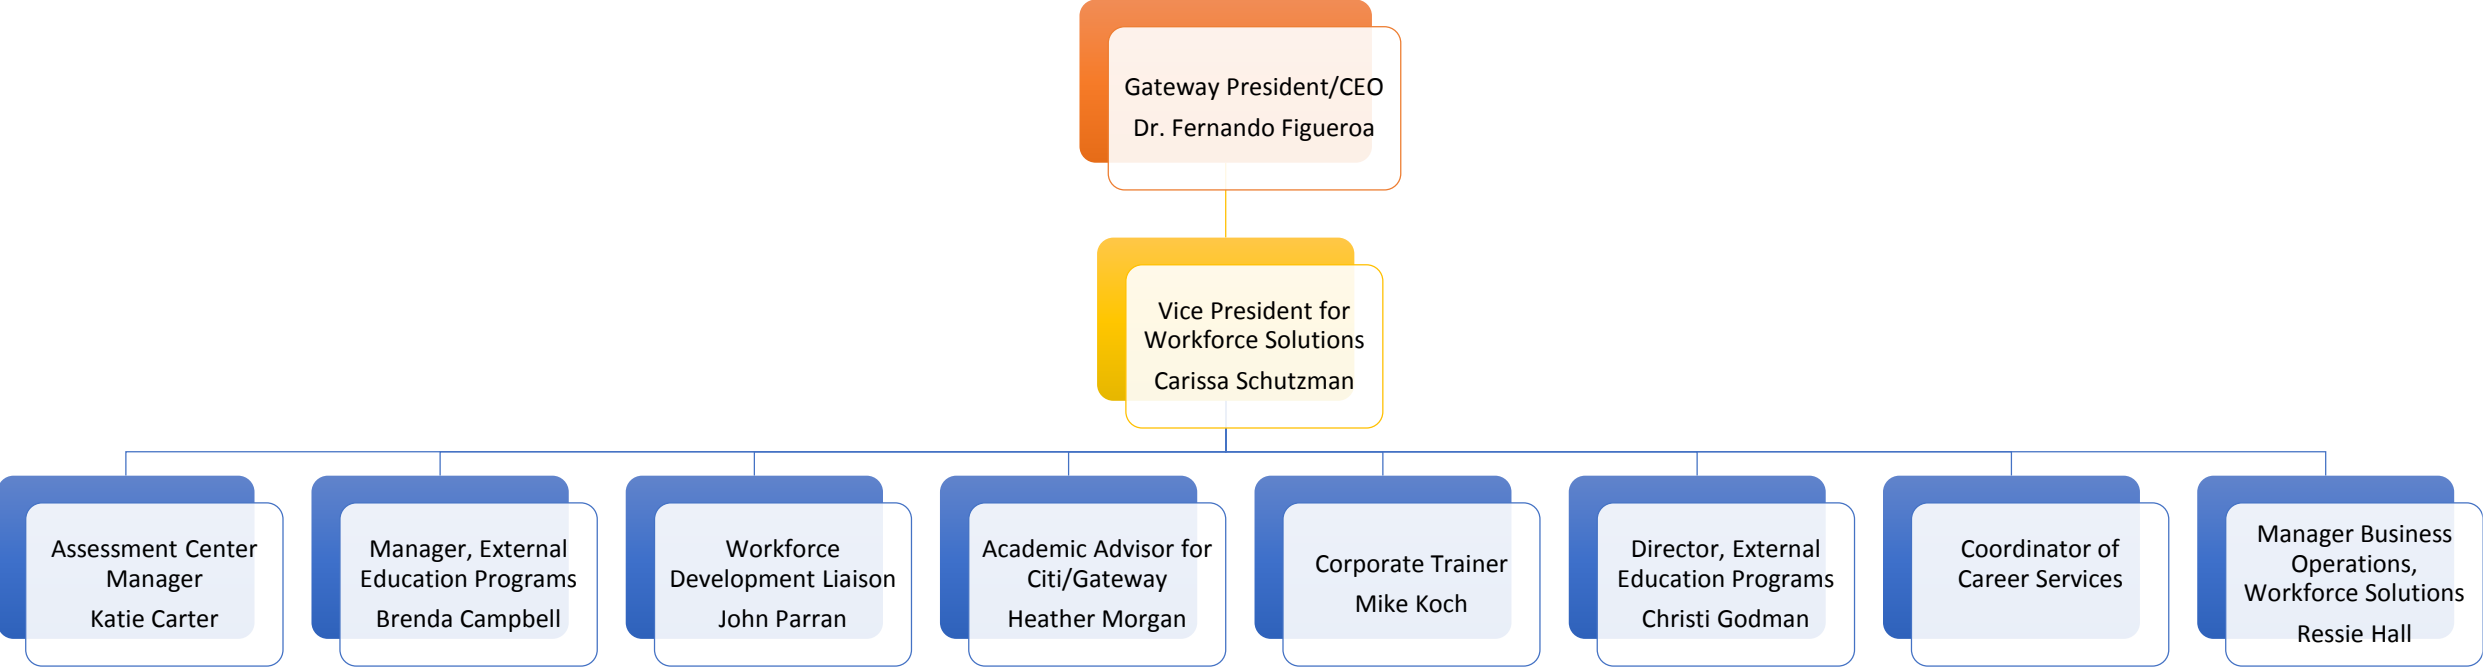

**Gateway Community & Technical College
Knowledge Management & Strategic Initiatives
Organizational Chart**

Gateway Community & Technical College Student Development Organizational Chart

Gateway Community & Technical College Workforce Solutions Organizational Chart

**Gateway Community & Technical College
Business Affairs
Organizational Chart**

Gateway President/CEO
Dr. Fernando Figueroa

Vice President for
Business Affairs
James Younger

Manager of
Business Operations
JoAnn Vilagi