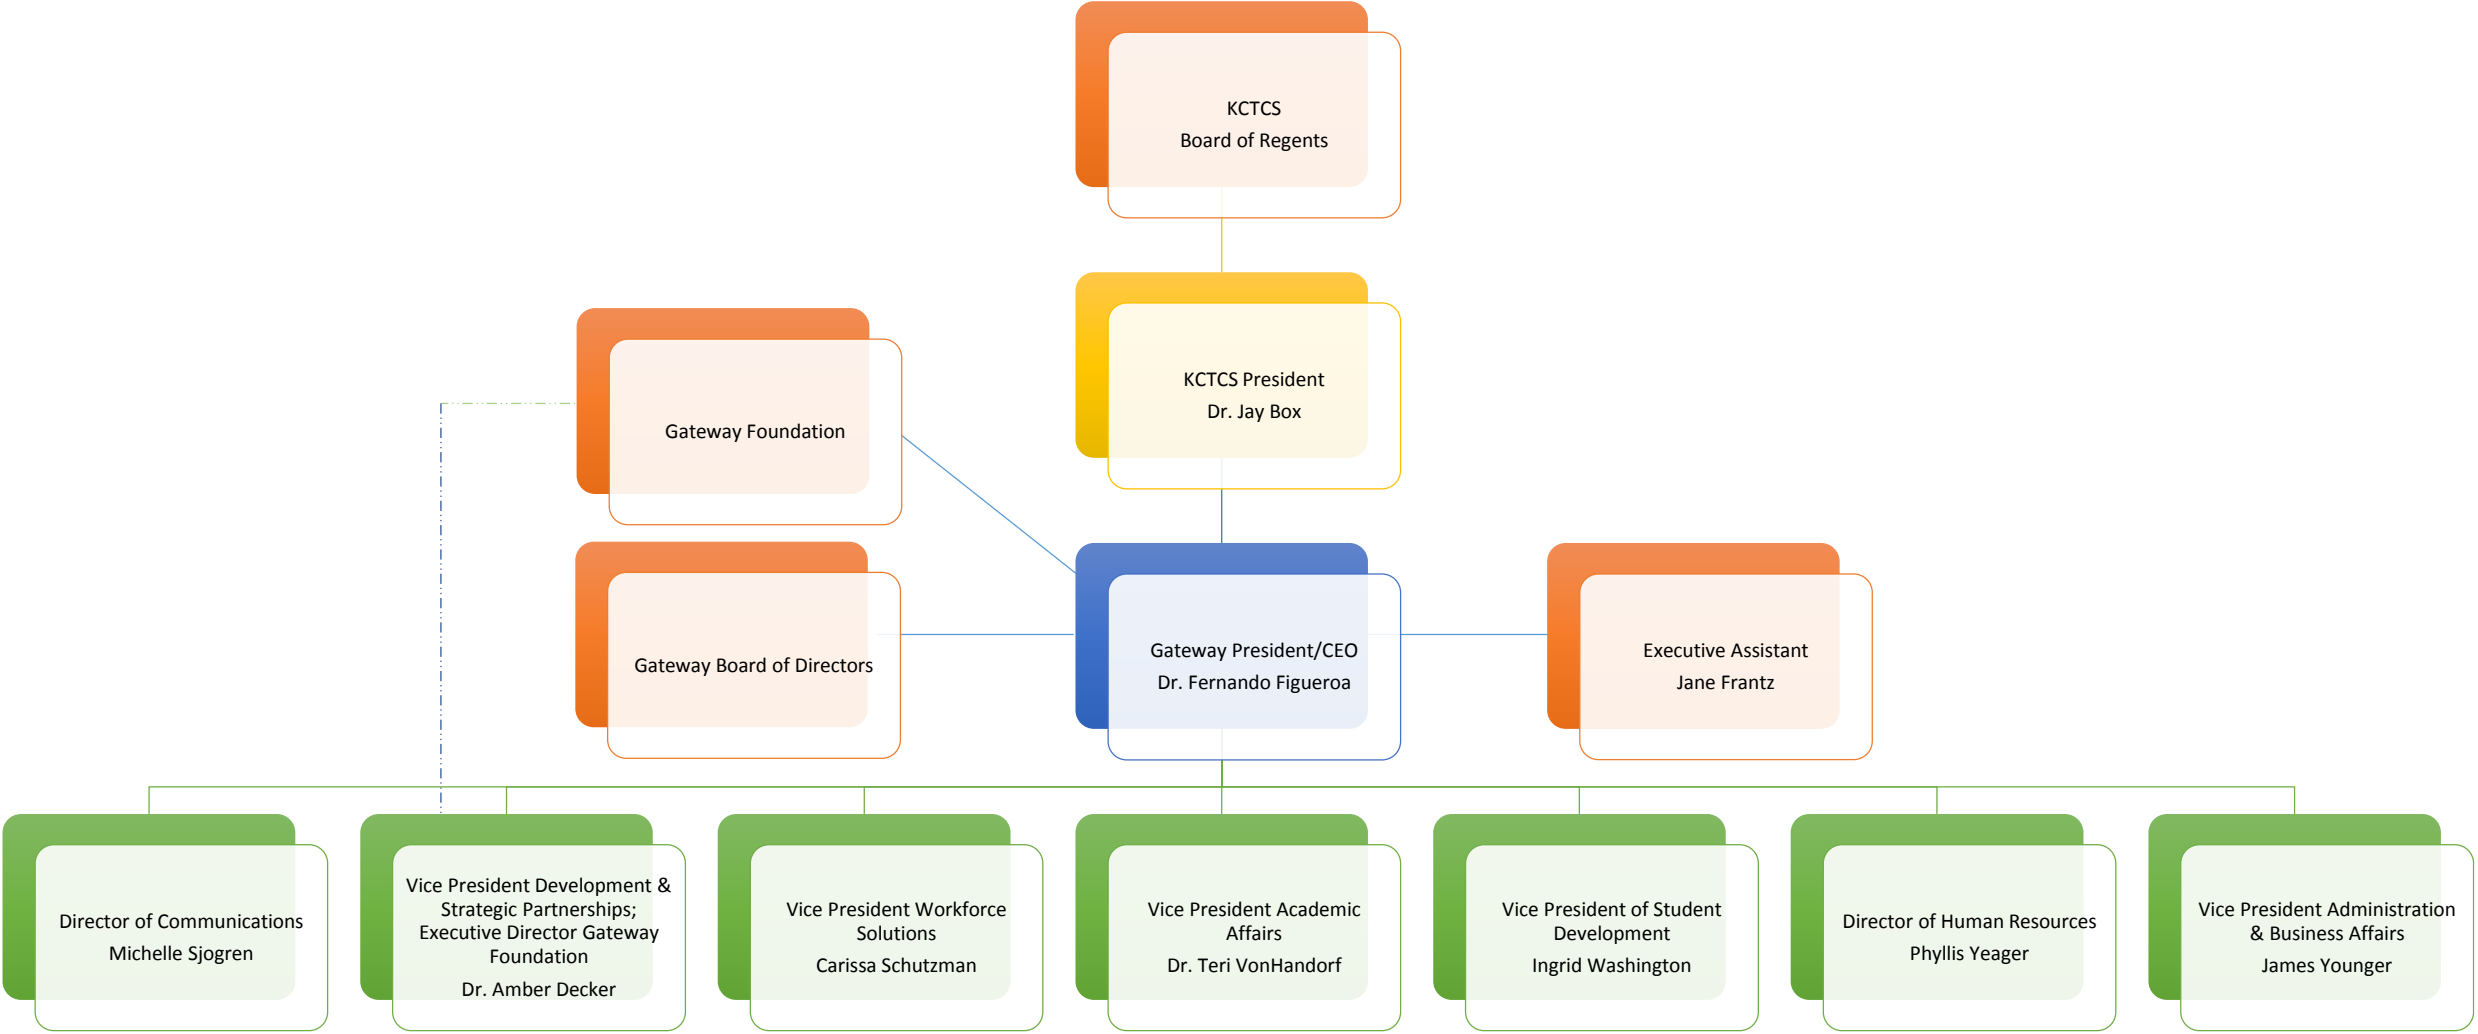

Gateway Community & Technical College President/CEO Organizational Chart

Gateway Community & Technical College

Academic Affairs

Organizational Chart

Gateway President/CEO
Dr. Fernando Figueroa

Vice President Academic Affairs
Dr. Teri VonHandorf

Dean of Business, Information Technology and Professional Studies
Dr. Amy Carrino

Dean of Health Professions
Amber Carter

Dean of Manufacturing & Engineering
Dee Wright

Director of Nursing
Melani Stallkamp

Dean of Transportation Technologies
Sam Collier

Senior Administrative Assistant
Kelli Rieskamp

Director of Early College Initiatives
Shelby Krentz

Asst. Director of Admissions and Recruitment
John Brown

Director of Student Records Department
Ann Schultz

**Gateway Community & Technical College
Business Affairs
Organizational Chart**

Gateway President/CEO
Dr. Fernando Figueroa

Vice President for
Business Affairs
James Younger

Manager of
Business Operations
JoAnn Vilagi