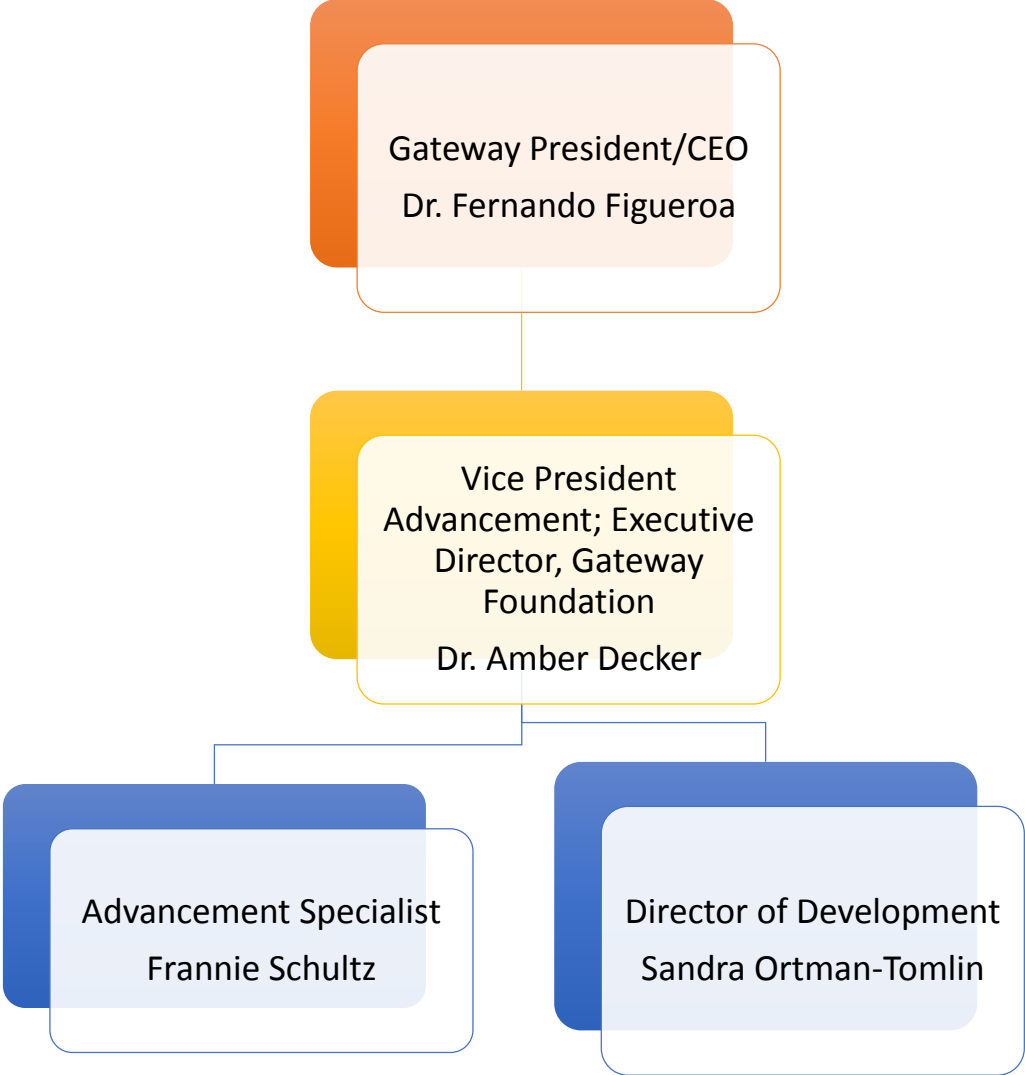

**Gateway Community & Technical College
Business Affairs
Organizational Chart**

Gateway President/CEO
Dr. Fernando Figueroa

Vice President for
Business Affairs
James Younger

Manager of
Business Operations
JoAnn Vilagi

Director of Fiscal
Services
Jennifer Noble

Director of
Maintenance and
Operations
George Hall

Information
Technology
Melissa Sears

Bookstore
Heather Jones

Safety & Security
Tim Chesser

**Gateway Community & Technical College
Advancement
Organizational Chart**

**Gateway Community & Technical College
Communications
Organizational Chart**

**Gateway Community & Technical College
Human Resources
Organizational Chart**