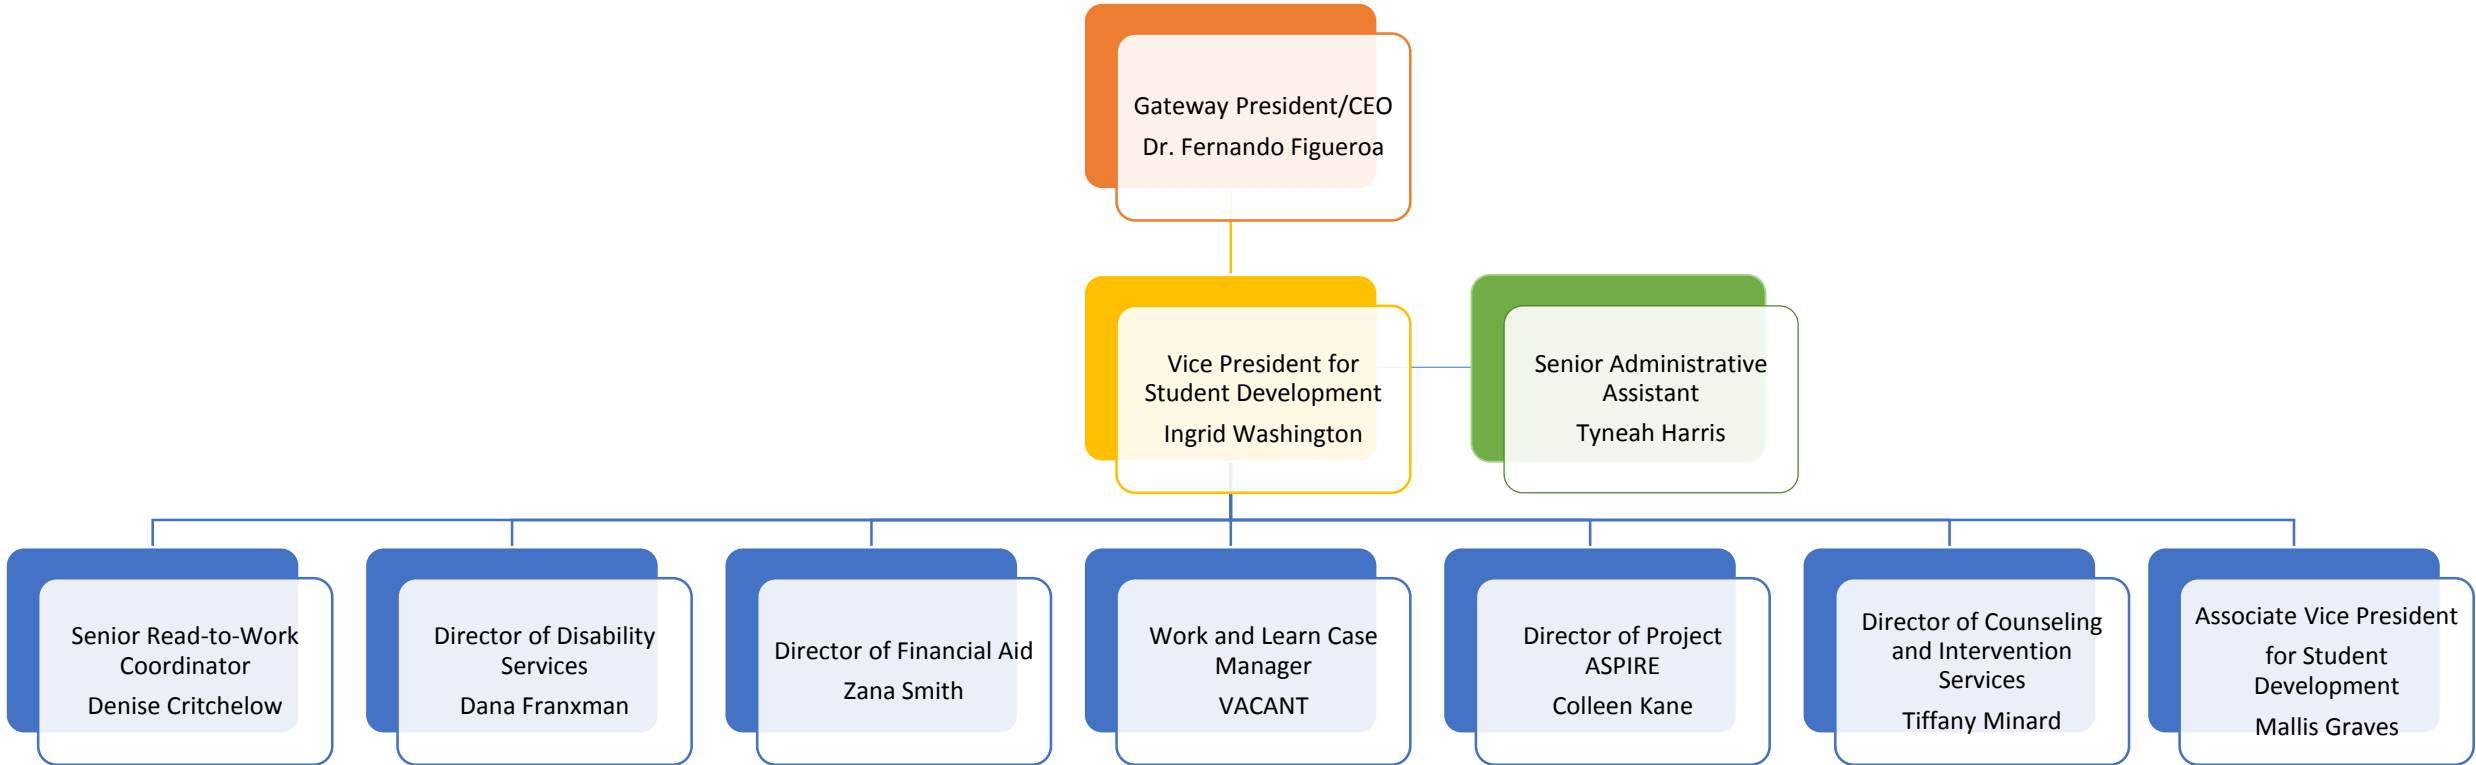

**Gateway Community & Technical College
Knowledge Management & Strategic Initiatives
Organizational Chart**

Gateway Community & Technical College Student Development Organizational Chart

Gateway Community & Technical College Workforce Solutions Organizational Chart

**Gateway Community & Technical College
Business Affairs
Organizational Chart**

Gateway President/CEO
Dr. Fernando Figueroa

Vice President for
Business Affairs
James Younger

Manager of
Business Operations
JoAnn Vilagi