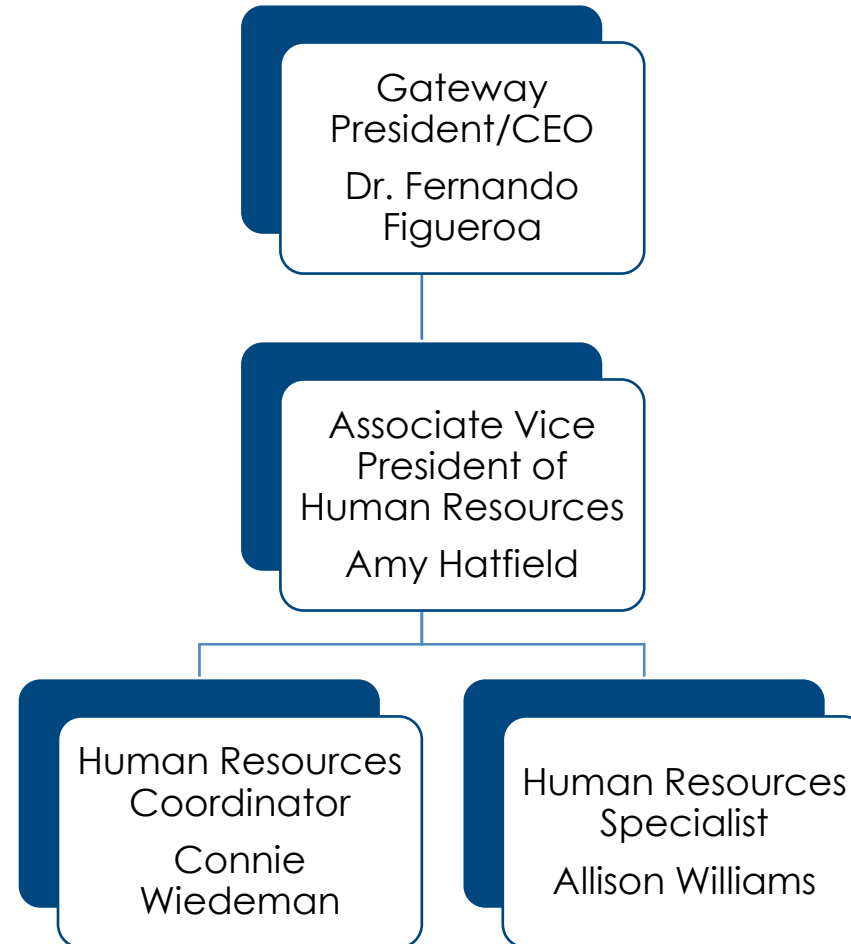

Gateway Community & Technical College Human Resources Organizational Chart

Gateway Community & Technical College Human Resources Organizational Chart

1. Gateway President/CEO, Dr. Fernando Figueroa
 - a) Associate Vice President of Human Resources, Amy Hatfield
 1. Human Resources Coordinator, Connie Wiedeman
 2. Human Resources Specialist, Allison Williams

GATEWAY
COMMUNITY
& TECHNICAL **COLLEGE**